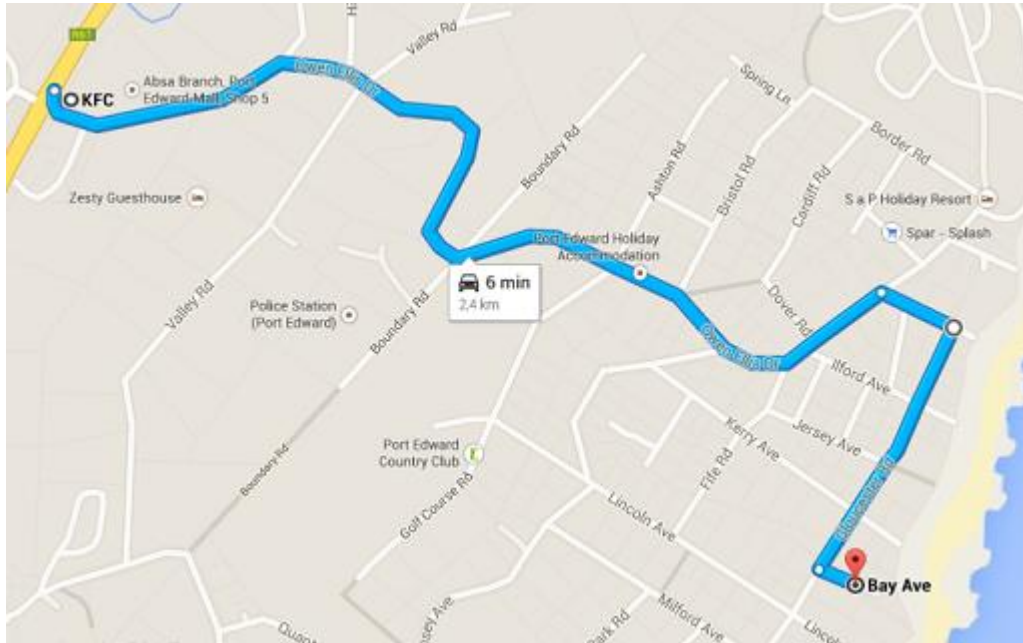

Directions to @ the Lighthouse Inn

- 1. From KFC on your left travelling southwest on R61**
- 2. At the Robots Take the 1st left onto Owen Ellis Dr travel 1.8 km**
- 3. Turn right onto Harrow Ave 130 m**
- 4. Take the 2nd right onto Gloucester Rd 450 m**
- 5. Turn left onto Bay Ave**